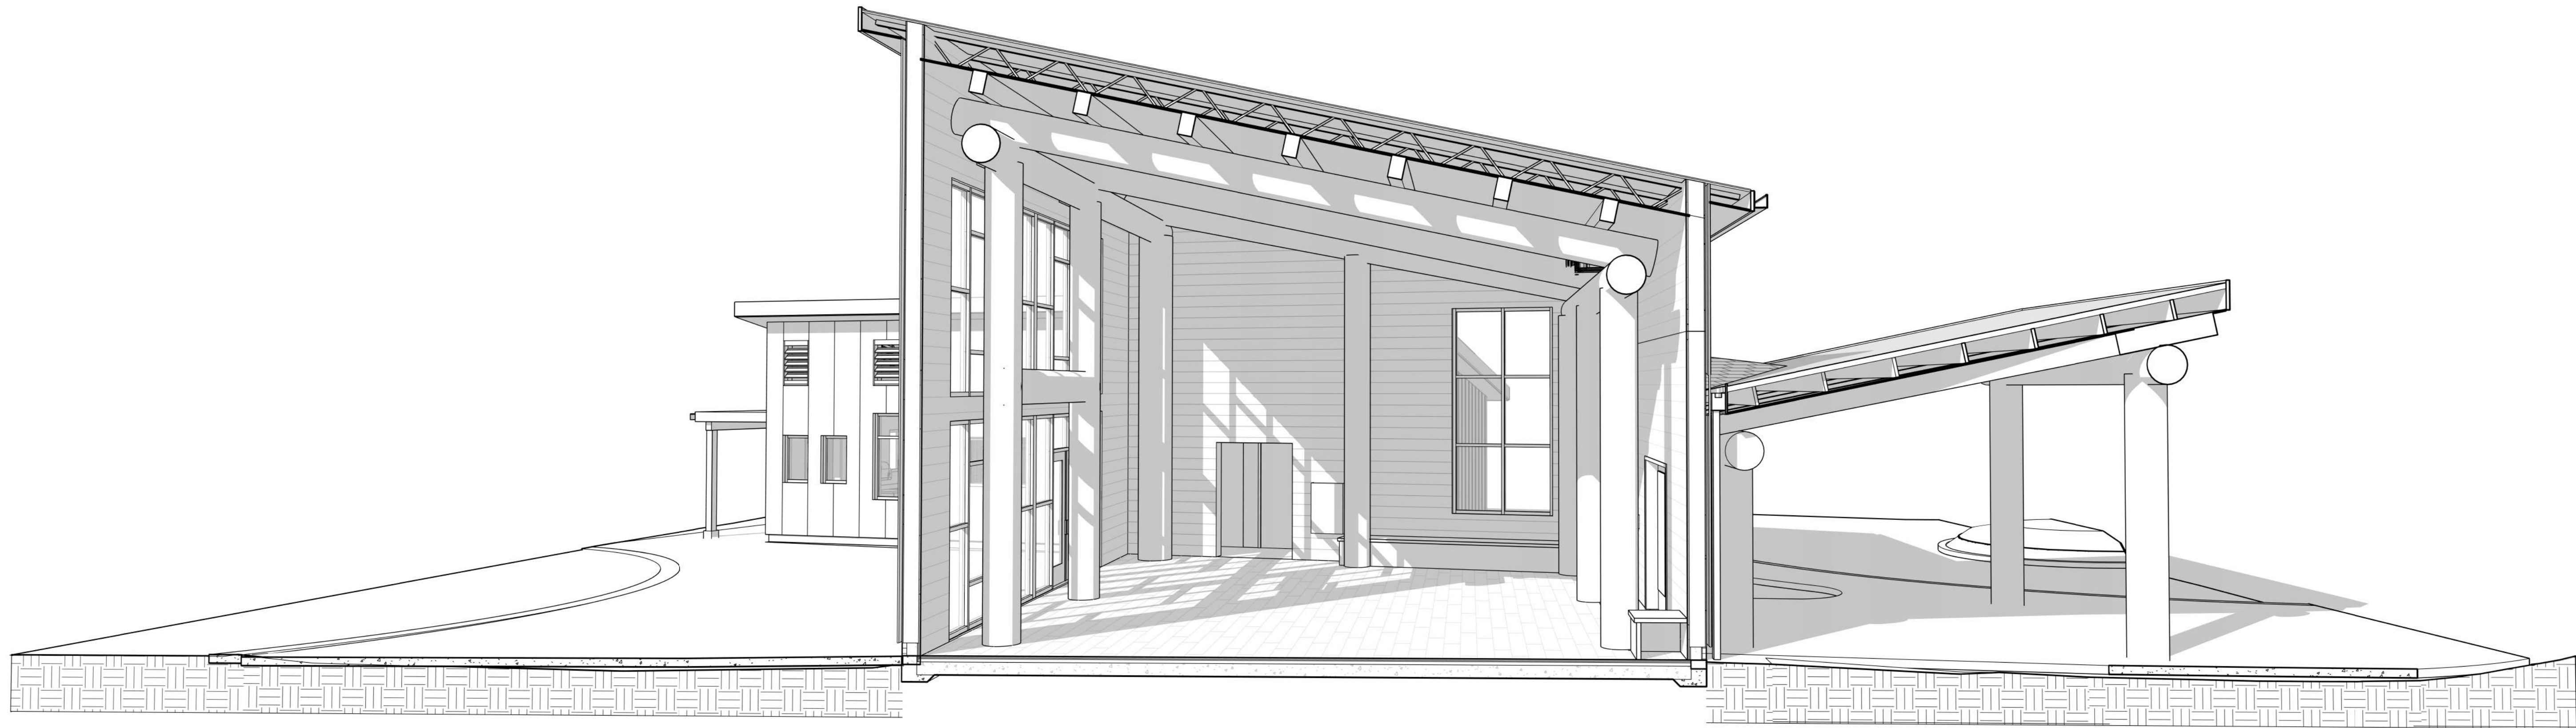

CITY OF BELLINGHAM
 EHOME HILL ARBORETUM
 (APN 370306 070477 0000)

SEE SHEET L601

ARBORETUM DR.
 (ASPHALT ROAD)

BILL McDONALD PARKWAY

CONC. STEPS
 8" PVC CULVERT
 IE: 294.14'
 SD CB
 RIM: 289.01'
 8" PVC NE: 286.76'
 6" PVC S: 286.01'
 WATER BLOWOFF AND VALVE, FUNCTIONALITY UNKNOWN.
 ACTIVE BLOWOFF AND VALVE 78' S. IN 25TH STREET
 COB MONUMENT #6098, N 01° 15' 00" E, 430.18' FROM
 COB MONUMENT #3424, SEE CONTROL NOTE 2

1 FLOOR PLAN
 SCALE: 3/16" = 1'-0"

COAST SALISH LONGHOUSE HOUSE OF HEALING

1 GATHERING HALL - 3D SECTION PERSP
NTS