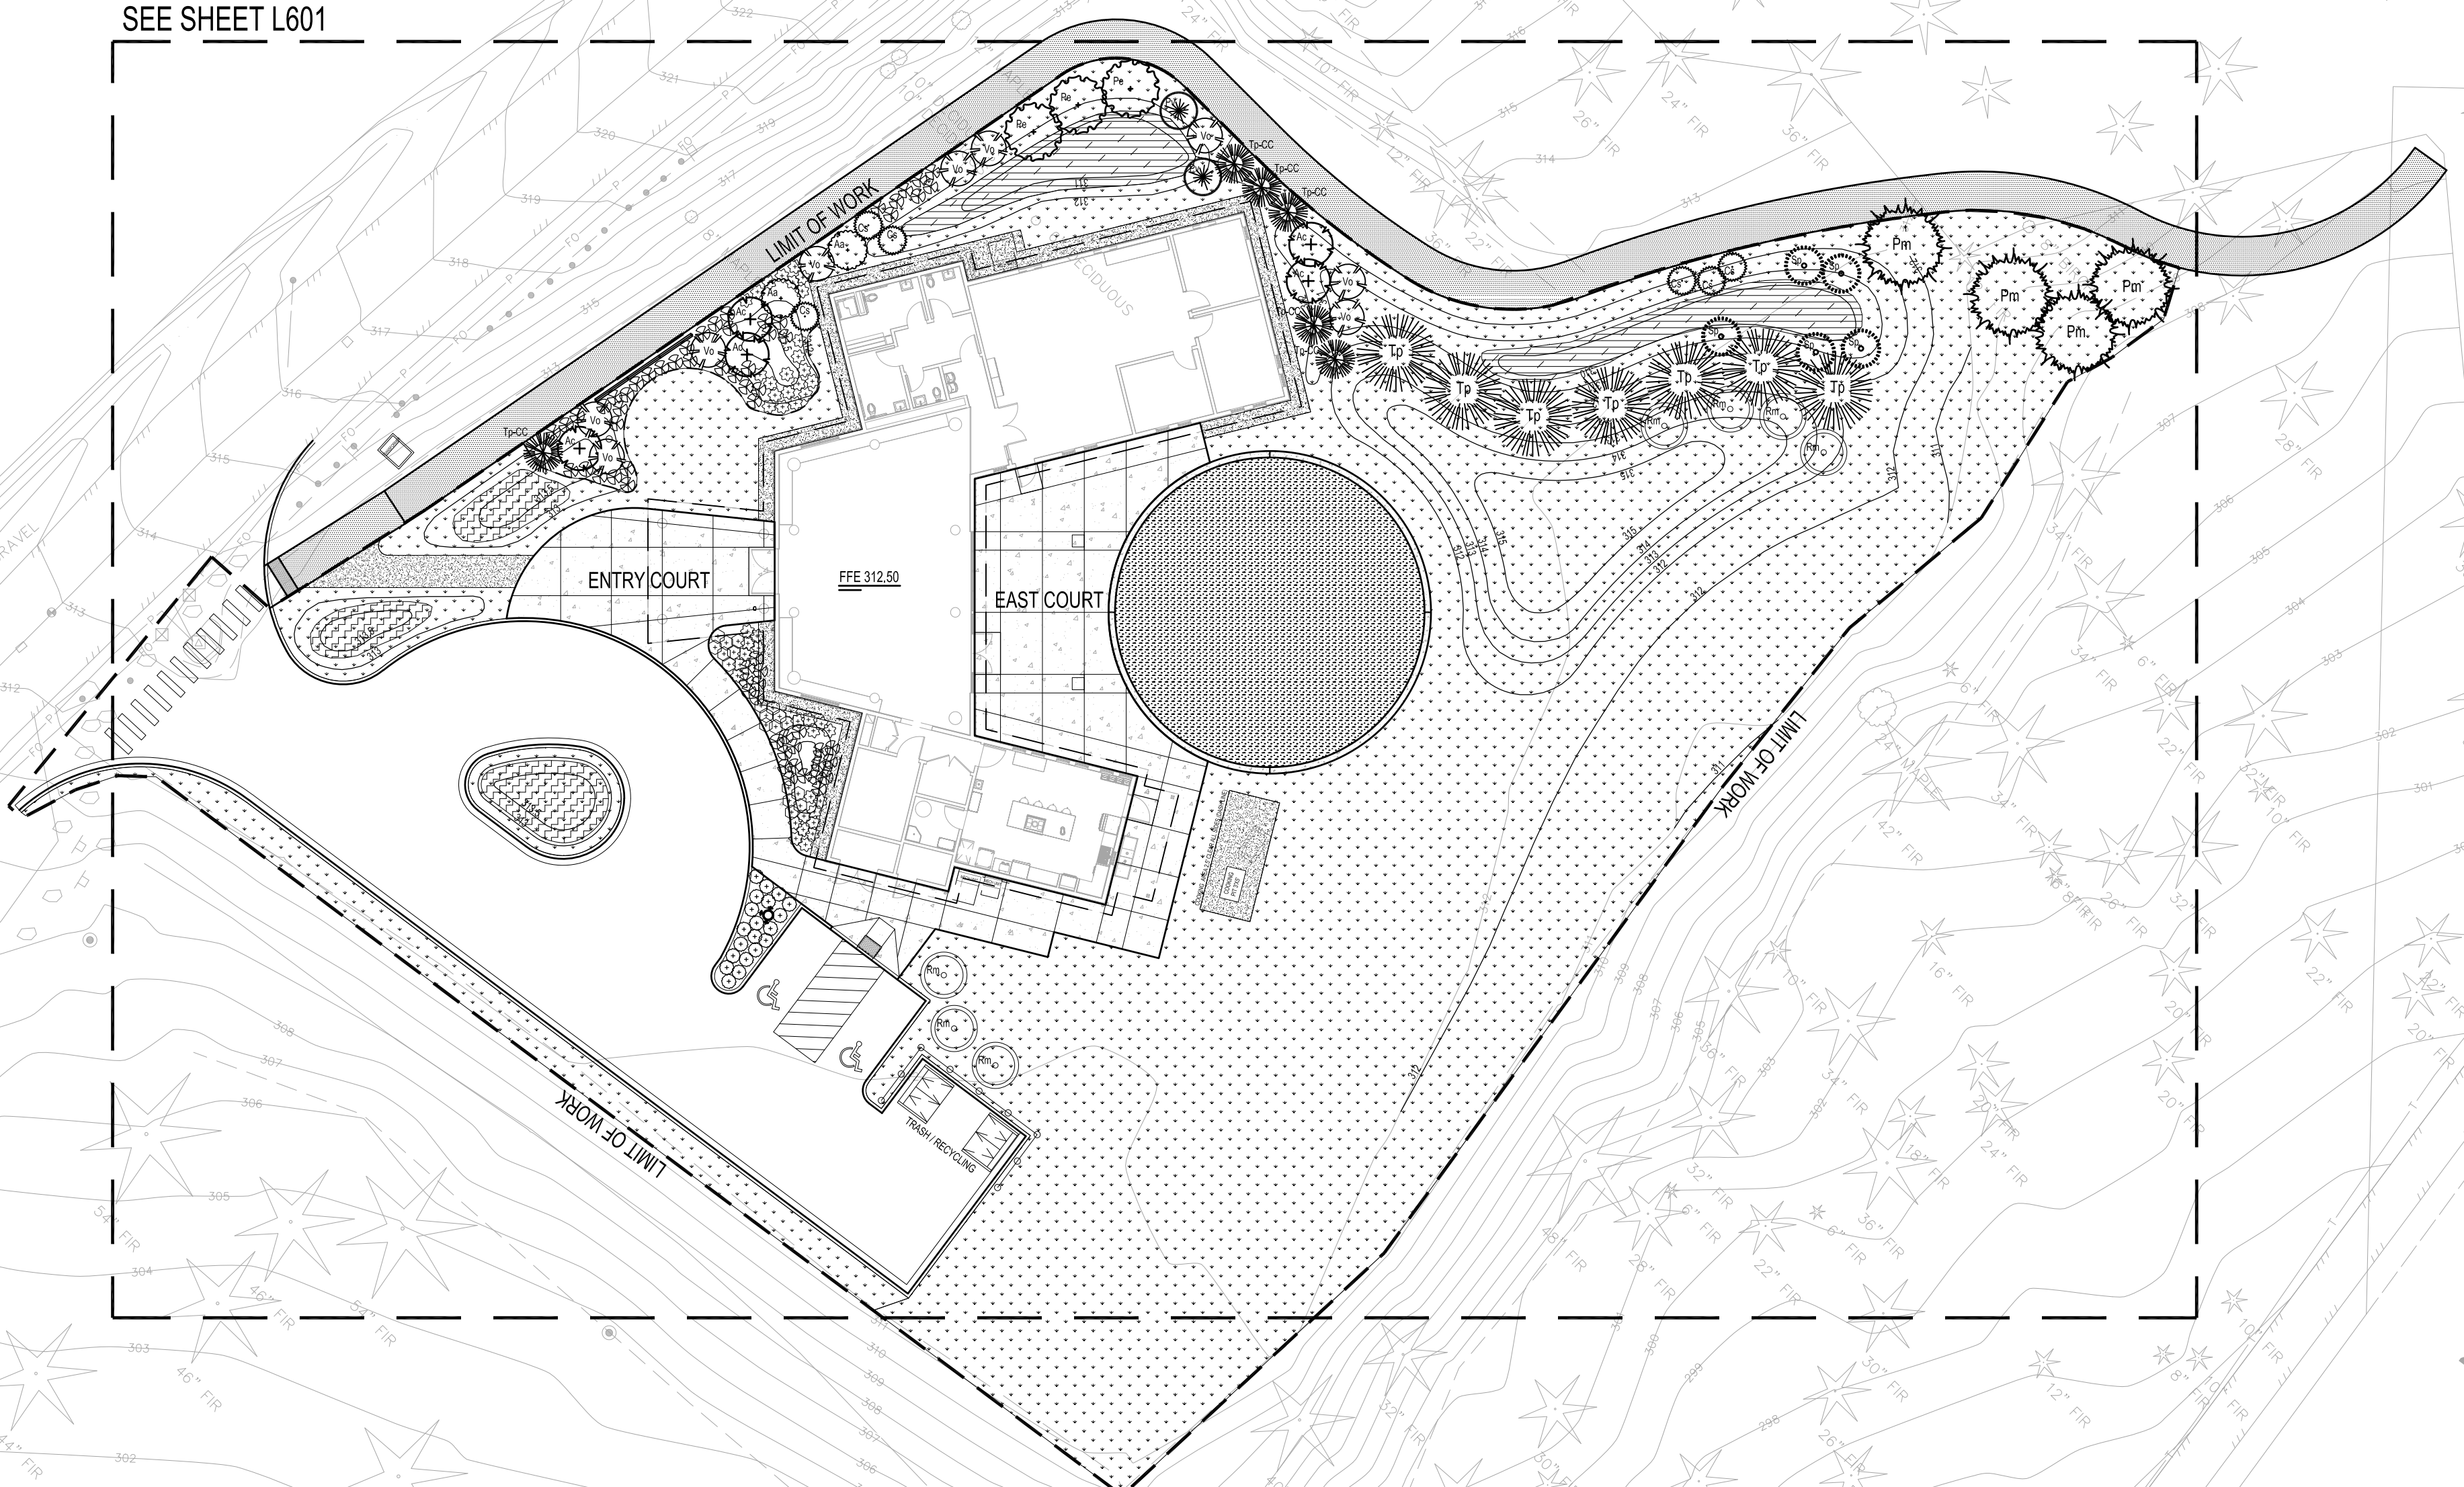

COAST SALISH LONGHOUSE
HOUSE OF HEALING

LEGEND	
	DOUGLAS FIR, PSEUDOTSUGA MENZIESII
	WESTERN RED CEDAR, THUJA PLICATA
	CAN-CAN WESTERN RED CEDAR, THUJA PLICATA 'CANCAN'
	EVERGREEN HUCKLEBERRY - VACINIUM OVATUM
	PACIFIC RHODODENDRON, RHODODENDRON MACROPHYLLUM
	BITTER CHERRY, PRUNUS EMARGINATA
	VINE MAPLE, ACER CIRCINATUM
	BASKET WILLOW, SALIX PURPUREA 'NANA'
	SASKATOON SERVICE BERRY, AMELANCHIER ALNIFOLIA
	CHOKECHERRY, PRUNUS VIRGINIANA
	RED OSIER DOGWEEED, CORNUS STOLONIFERA
	SALAL, GAULTHERIA SHALLOM
	SWORD FERN, POLYSTICHUM MUNITUM
	COMMON YARROW, ACHILLEA MILLEFOLIUM
	KINKKINIK, ARCTOSTAPHYLOS UVA-URSI
	RAIN GARDEN
	TUFTED HAIRGRASS - DESCHAMPSIA CESPITOSA
	CAMASSO SEDGE - CAREX PACHYSTACHYA
	CREeping SPIKEGRASS - ELEOCHARIS PALUSTRIS
	SPIKE BENTGRASS - AGROSTIS EXARATE
	BULRUSH - SCIRPUS MICROCARPUS
	BEAR GRASS - XEROPHYLLUM TENAX
	CAMAS BULBS - CAMASSIA QUAMASH
	PERFECT BLEND MIX 20% BLUEGRASS, 20% HARD FESCUE, 60% PERENNIAL RYEGRASS
	ROEMER'S FESCUE - FESTUCA IDAHOENSIS SSP. ROMERI
	COMMON YARROW - ACHILLEA MILLEFOLIUM
	METAL EDGE

CITY OF BELLINGHAM
 EHOME HILL ARBORETUM
 (APN 370306 070477 0000)

SEE SHEET L601

ARBORETUM DR.
 (ASPHALT ROAD)

BILL McDONALD PARKWAY

CONC. STEPS
 8" PVC CULVERT
 IE: 294.14'
 SD CB
 RIM: 289.01'
 8" PVC NE: 286.76'
 6" PVC S: 286.01'
 WATER BLOWOFF AND VALVE, FUNCTIONALITY UNKNOWN.
 ACTIVE BLOWOFF AND VALVE 78' S. IN 25TH STREET
 COB MONUMENT #6098, N 01° 15' 00" E, 430.18' FROM
 COB MONUMENT #3424, SEE CONTROL NOTE 2

1 FLOOR PLAN
 SCALE: 3/16" = 1'-0"

COAST SALISH LONGHOUSE HOUSE OF HEALING

1 GATHERING HALL - 3D SECTION PERSP
NTS