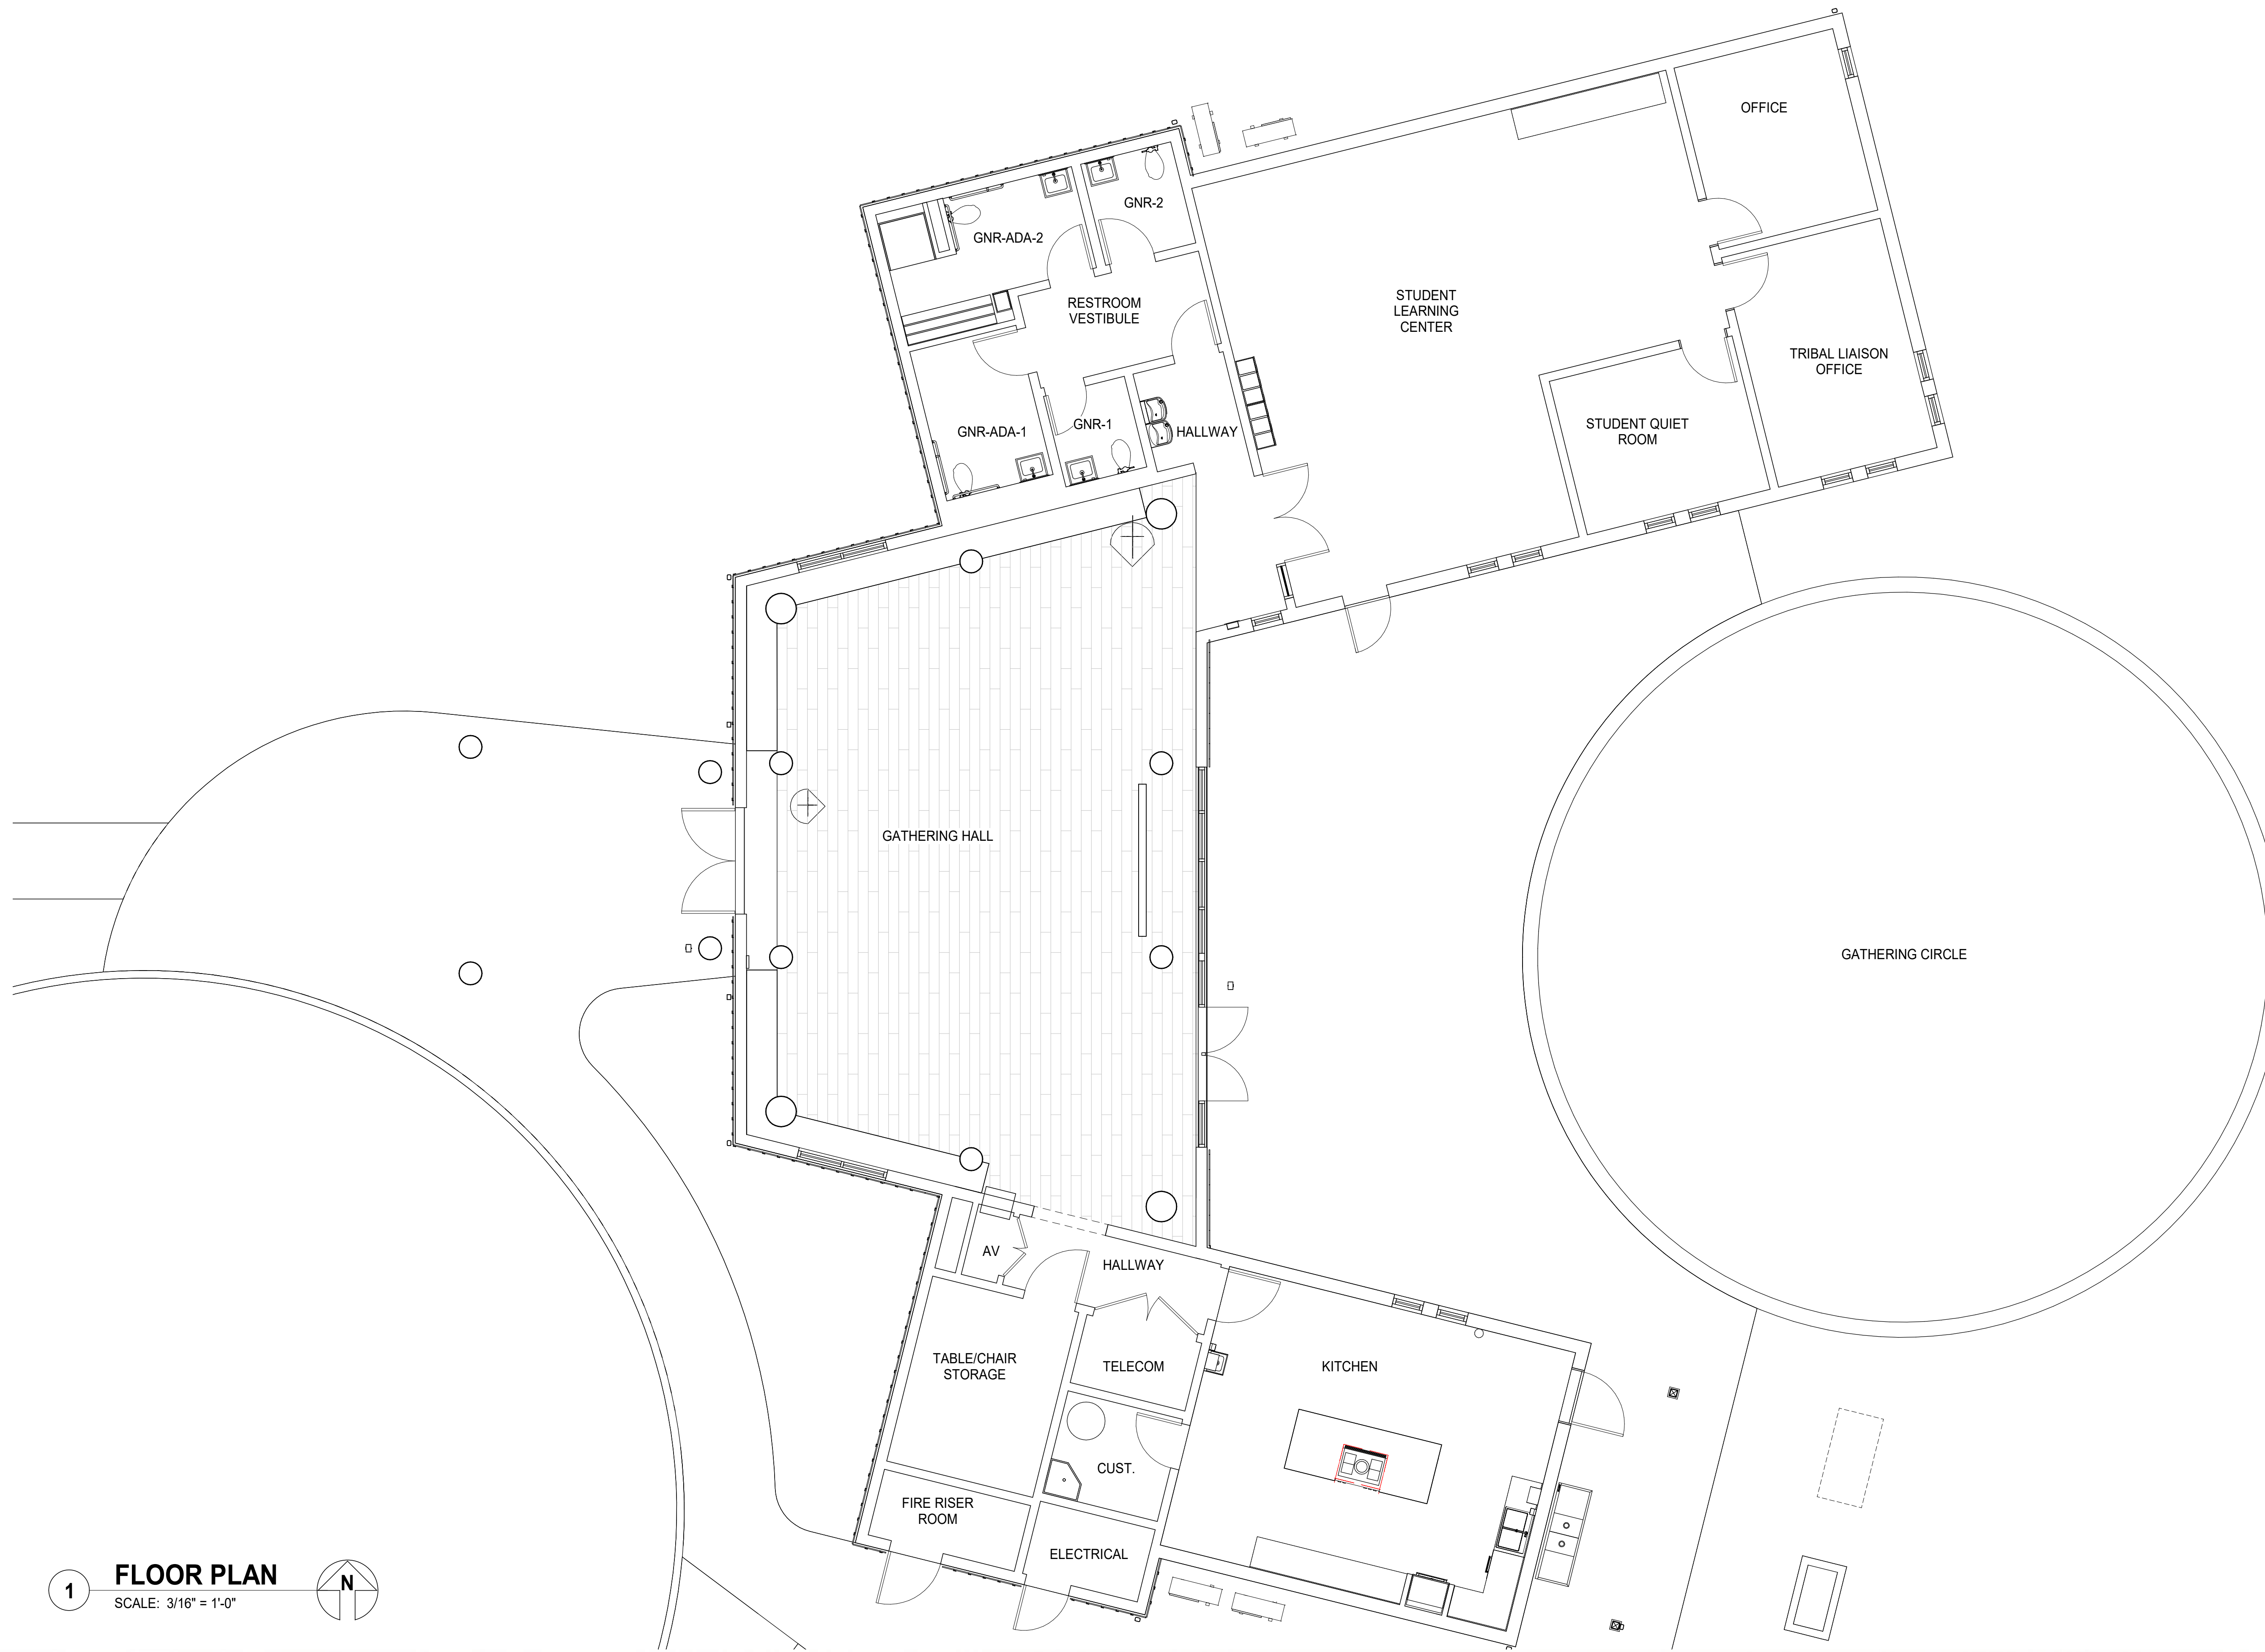

CITY OF BELLINGHAM
 EHOME HILL ARBORETUM
 (APN 370306 070477 0000)

SEE SHEET L601

ARBORETUM DR.
 (ASPHALT ROAD)

BILL McDONALD PARKWAY

CONC. STEPS
 8" PVC CULVERT
 IE: 294.14'
 SD CB
 RIM: 289.01'
 8" PVC NE: 286.76'
 6" PVC S: 286.01'
 WATER BLOWOFF AND VALVE, FUNCTIONALITY UNKNOWN.
 ACTIVE BLOWOFF AND VALVE 78' S. IN 25TH STREET
 COB MONUMENT #6098, N 01° 15' 00" E, 430.18' FROM
 COB MONUMENT #3424, SEE CONTROL NOTE 2

1 FLOOR PLAN
 SCALE: 3/16" = 1'-0"

COAST SALISH LONGHOUSE HOUSE OF HEALING

1 GATHERING HALL - 3D SECTION PERSP
NTS