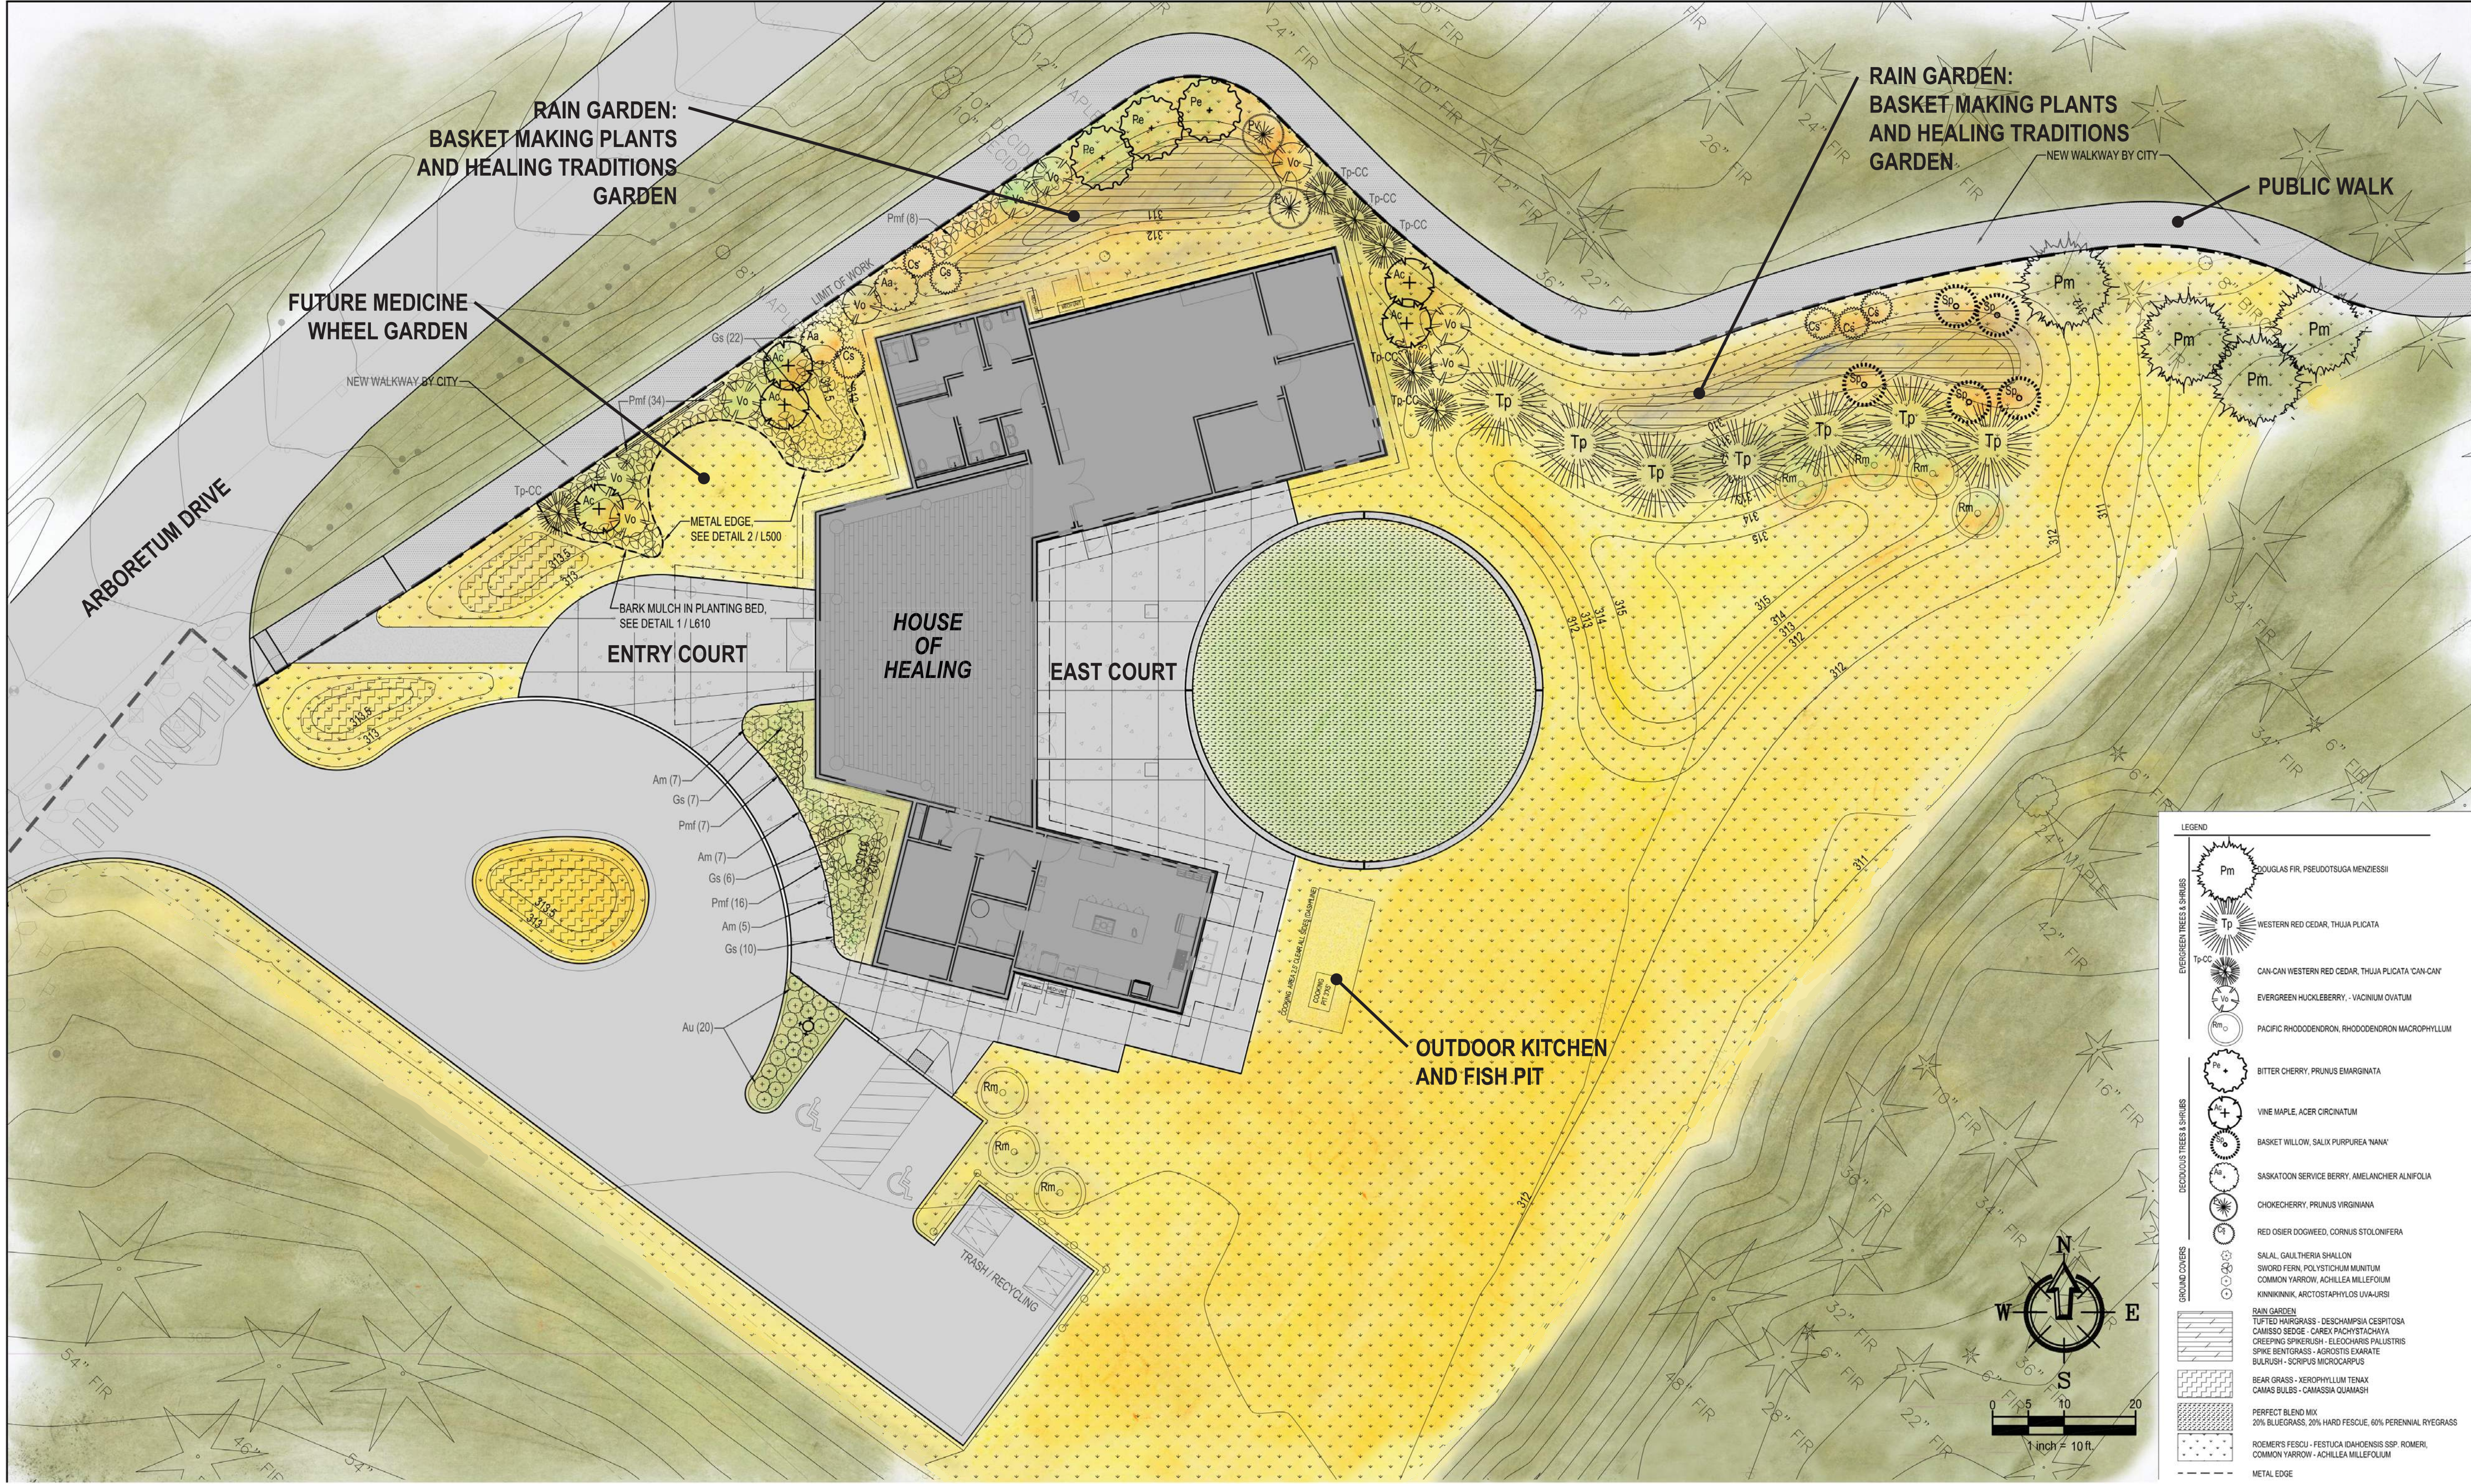

CITY OF BELLINGHAM
 EHOME HILL ARBORETUM
 (APN 370306 070477 0000)

SEE SHEET L601

ARBORETUM DR.
 (ASPHALT ROAD)

BILL McDONALD PARKWAY

CONC. STEPS
 8" PVC CULVERT
 IE: 294.14'
 SD CB
 RIM: 289.01'
 8" PVC NE: 286.76'
 6" PVC S: 286.01'
 WATER BLOWOFF AND VALVE, FUNCTIONALITY UNKNOWN.
 ACTIVE BLOWOFF AND VALVE 78' S. IN 25TH STREET
 COB MONUMENT #6098, N 01° 15' 00" E, 430.18' FROM
 COB MONUMENT #3424, SEE CONTROL NOTE 2

COAST SALISH LONGHOUSE HOUSE OF HEALING

LEGEND

	DOUGLAS FIR, PSEUDOTSUGA MENZIESII
	WESTERN RED CEDAR, THUJA PLICATA
	CAN-CAN WESTERN RED CEDAR, THUJA PLICATA 'CAN-CAN'
	EVERGREEN HUCKLEBERRY - VACINIUM OVATUM
	PACIFIC RHODODENDRON, RHODODENDRON MACROPHYLLUM
	BITTER CHERRY, PRUNUS EMARGINATA
	VINE MAPLE, ACER CIRCINATUM
	BASKET WILLOW, SALIX PURPUREA 'NANA'
	SASKATOON SERVICE BERRY, AMELANCHIER ALNIFOLIA
	CHOCHECHERRY, PRUNUS VIRGINIANA
	RED OSIER DOGWOOD, CORNUS STOLONIFERA
	SALAL, GALLTHERIA SHALLON
	SWORD FERN, POLYSTICHUM MUNITUM
	COMMON YARROW, ACHILLEA MILLEFOLIUM
	KINKIKINKI, ARCTOSTAPHYLOS LIVA-URSII
	RAIN GARDEN: TUFTED HAIRGRASS - DESCHAMPSIA CESPITOSA CAMISSO SEDGE - CAREX PACHYSTACHYA CREEPING SPIKERUSH - ELEOCHARIS PALUSTRIS SPIKE BENTGRASS - AGROSTIS EXARHATE BULLRUSH - SCIRPUS MICROCARPUS
	BEAR GRASS - XEROPHYLLUM TENAX CAMASS BULBS - CAMASSIA QUAMASH
	PERFECT BLEND MIX 20% BLUEGRASS, 20% HARD FESCUE, 60% PERENNIAL RYEGRASS
	ROMER'S FESCUE - FESTUCA DAHOENSIS SSP. ROMERI COMMON YARROW - ACHILLEA MILLEFOLIUM
	METAL EDGE

1 FLOOR PLAN
 SCALE: 3/16" = 1'-0"

COAST SALISH LONGHOUSE HOUSE OF HEALING

1 GATHERING HALL - 3D SECTION PERSP
NTS